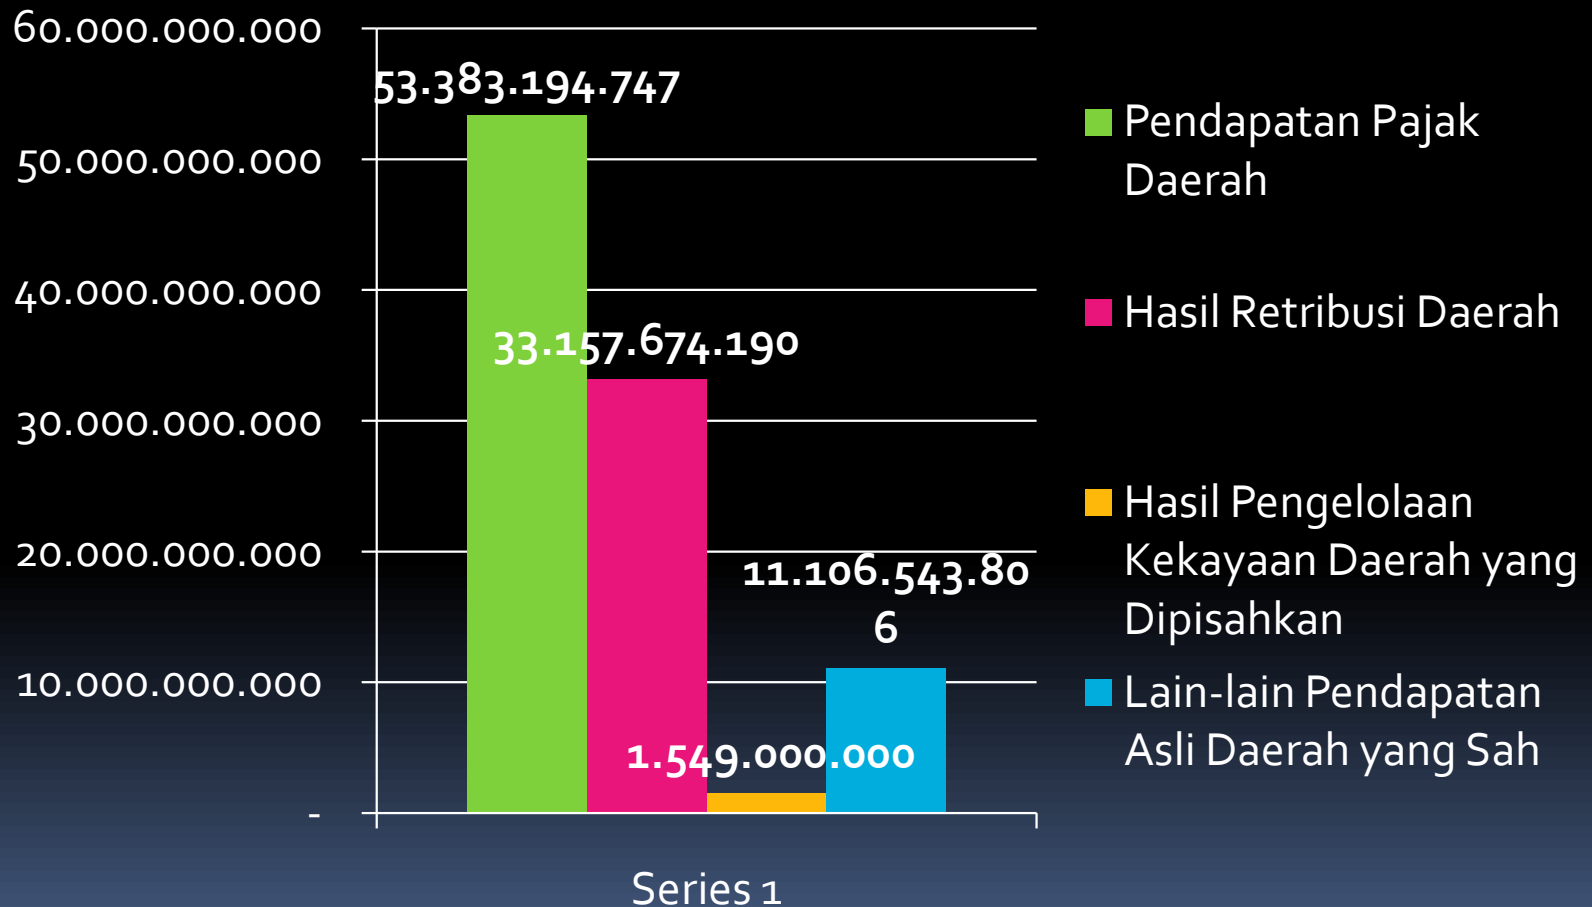

The logo of Kota Ambon is a shield-shaped emblem. It features a central blue shield with a white mountain range and a white banner across it. Above the shield is a yellow flag on a pole. The shield is surrounded by a green wreath. The entire emblem is set against a red background within a larger shield shape. The text 'KOTA AMBON' is written in white on a black banner above the central shield.

PEMERINTAH KOTA AMBON

RINGKASAN APBD TAHUN ANGGARAN 2015

1. PENDAPATAN

1.1 PENDAPATAN ASLI DAERAH

1.2 DANA PERIMBANGAN

1.3 LAIN-LAIN PENDAPATAN DAERAH YANG SAH

2. BELANJA

Series 1