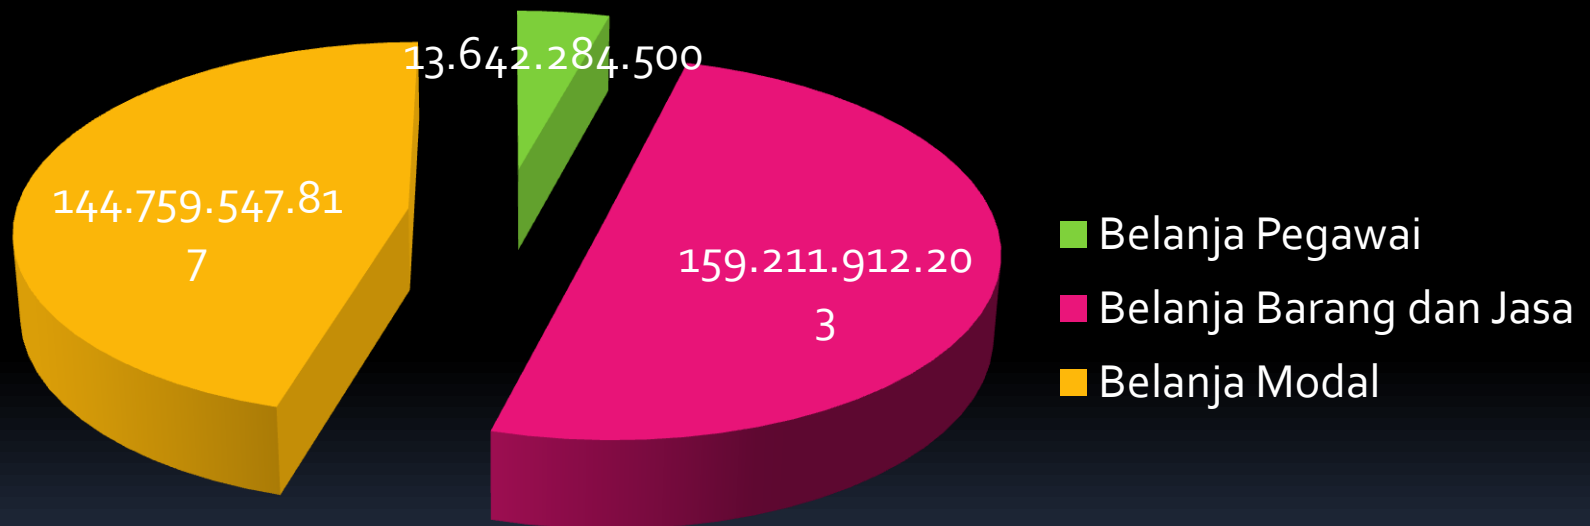

2.2 BELANJA LANGSUNG

Sales