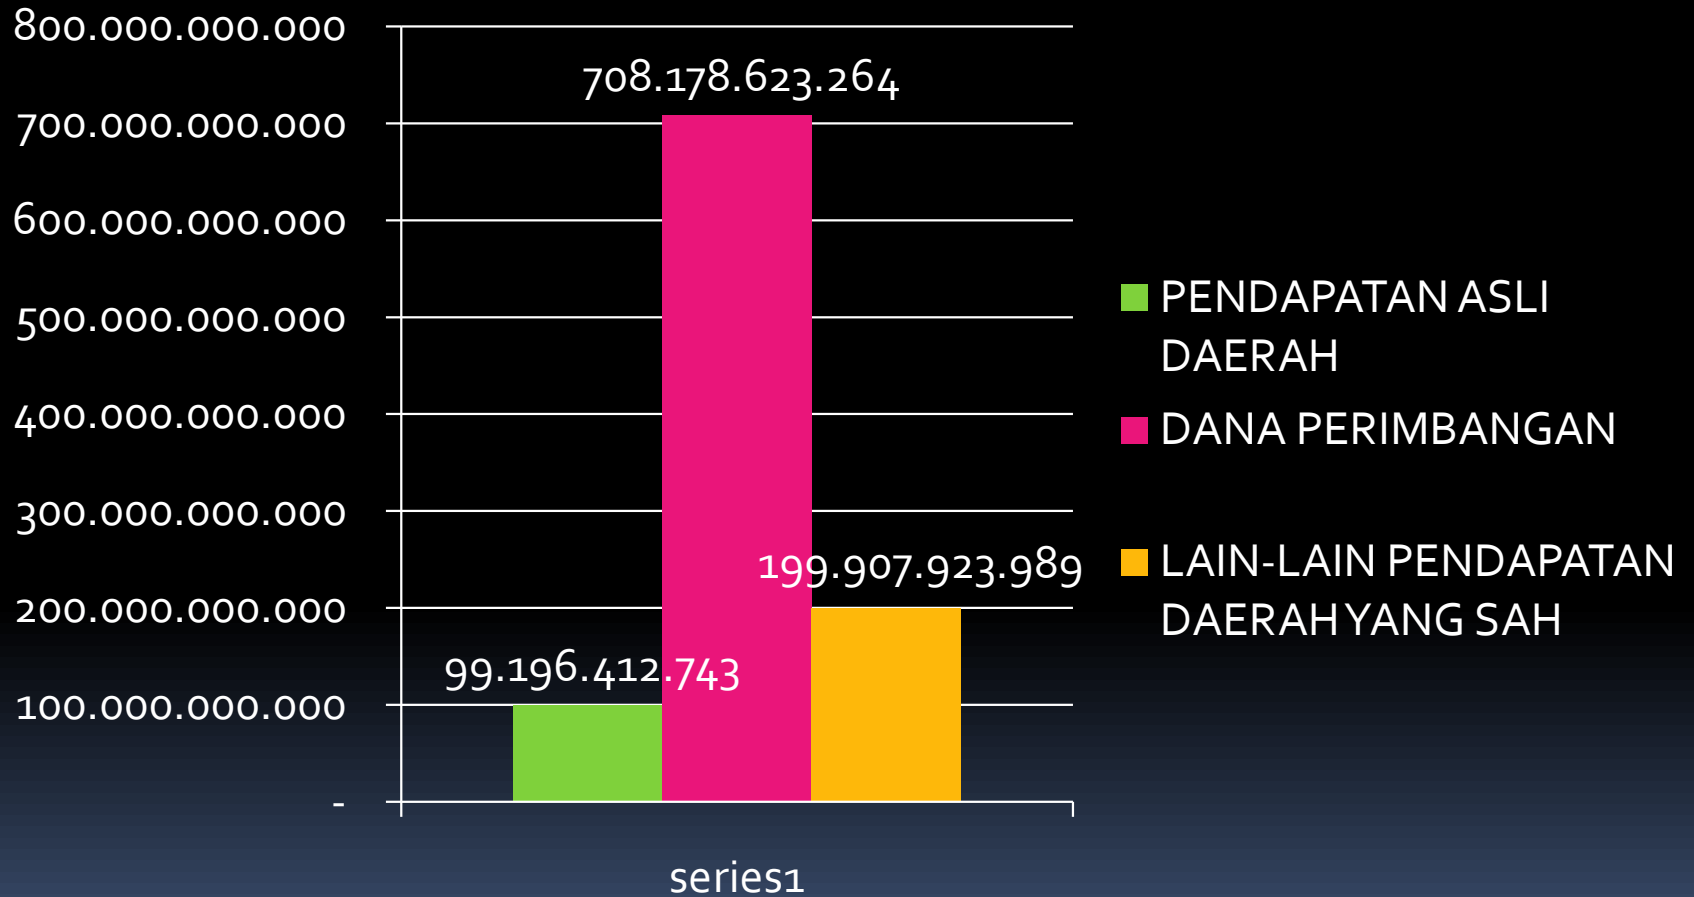

The logo of Kota Ambon is a shield-shaped emblem. It features a central blue shield with a white mountain range and a white banner across it. Above the shield is a yellow flag on a pole. The shield is surrounded by a green wreath. The entire emblem is set against a red background within a larger shield shape. The text 'KOTA AMBON' is written in white on a black banner above the central shield.

PEMERINTAH KOTA AMBON

RINGKASAN APBD TAHUN ANGGARAN 2015

1. PENDAPATAN

1.1 PENDAPATAN ASLI DAERAH

1.2 DANA PERIMBANGAN

1.3 LAIN-LAIN PENDAPATAN DAERAH YANG SAH

2. BELANJA

Series 1