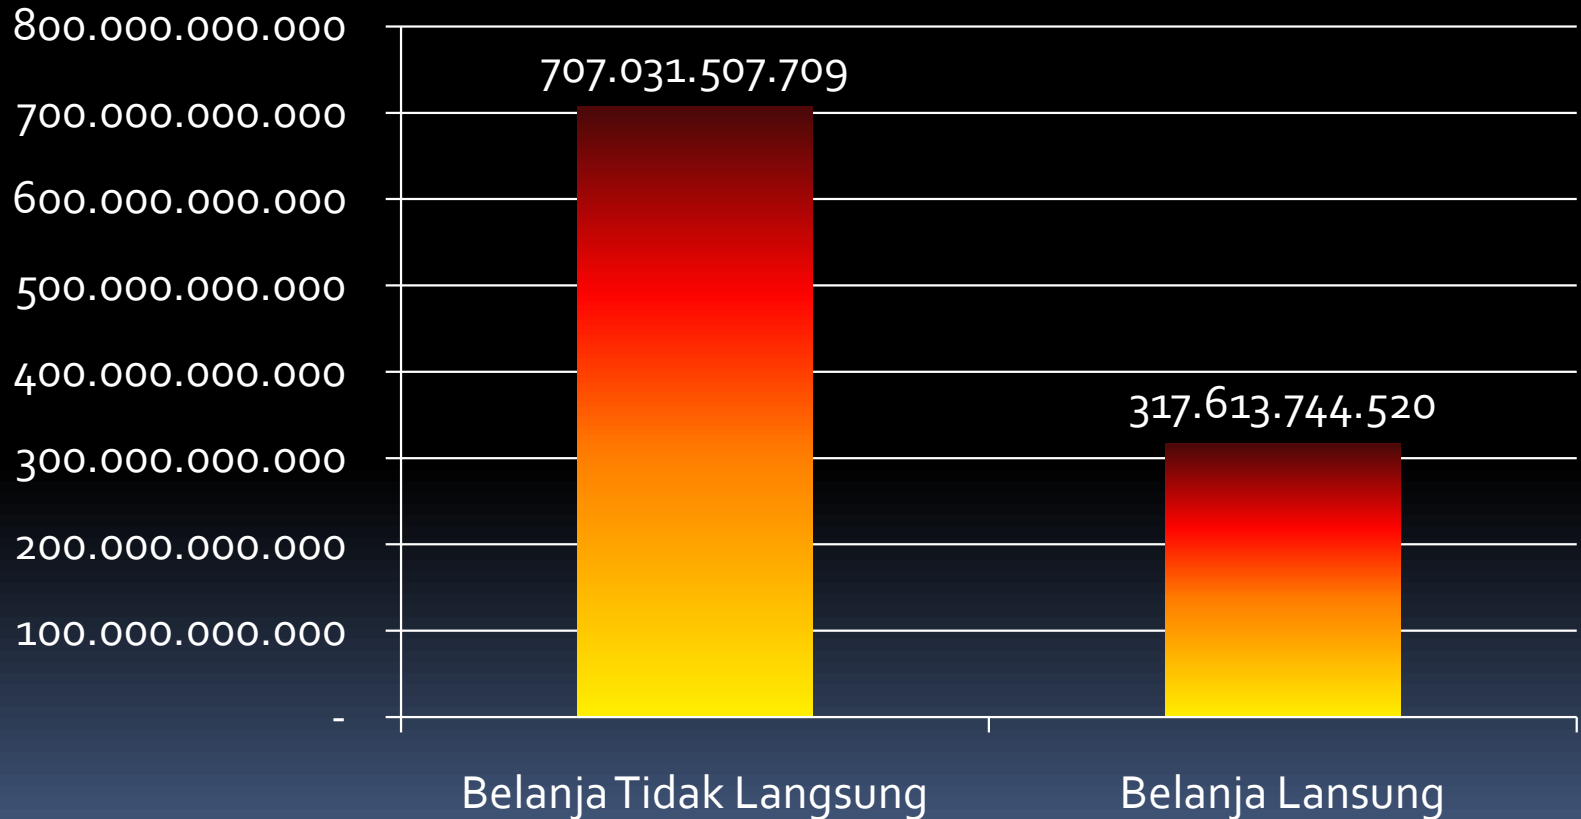

The logo of Kota Ambon is a shield-shaped emblem. It features a central blue shield with a white mountain range and a white banner across it. Above the shield is a yellow flag on a pole. The shield is surrounded by a green wreath. The entire emblem is set against a red background within a larger shield shape. The text 'KOTA AMBON' is written in white on a black banner above the central shield.

PEMERINTAH KOTA AMBON

RINGKASAN APBD TAHUN ANGGARAN 2015

1. PENDAPATAN

1.1 PENDAPATAN ASLI DAERAH

1.2 DANA PERIMBANGAN

1.3 LAIN-LAIN PENDAPATAN DAERAH YANG SAH

2. BELANJA

Series 1