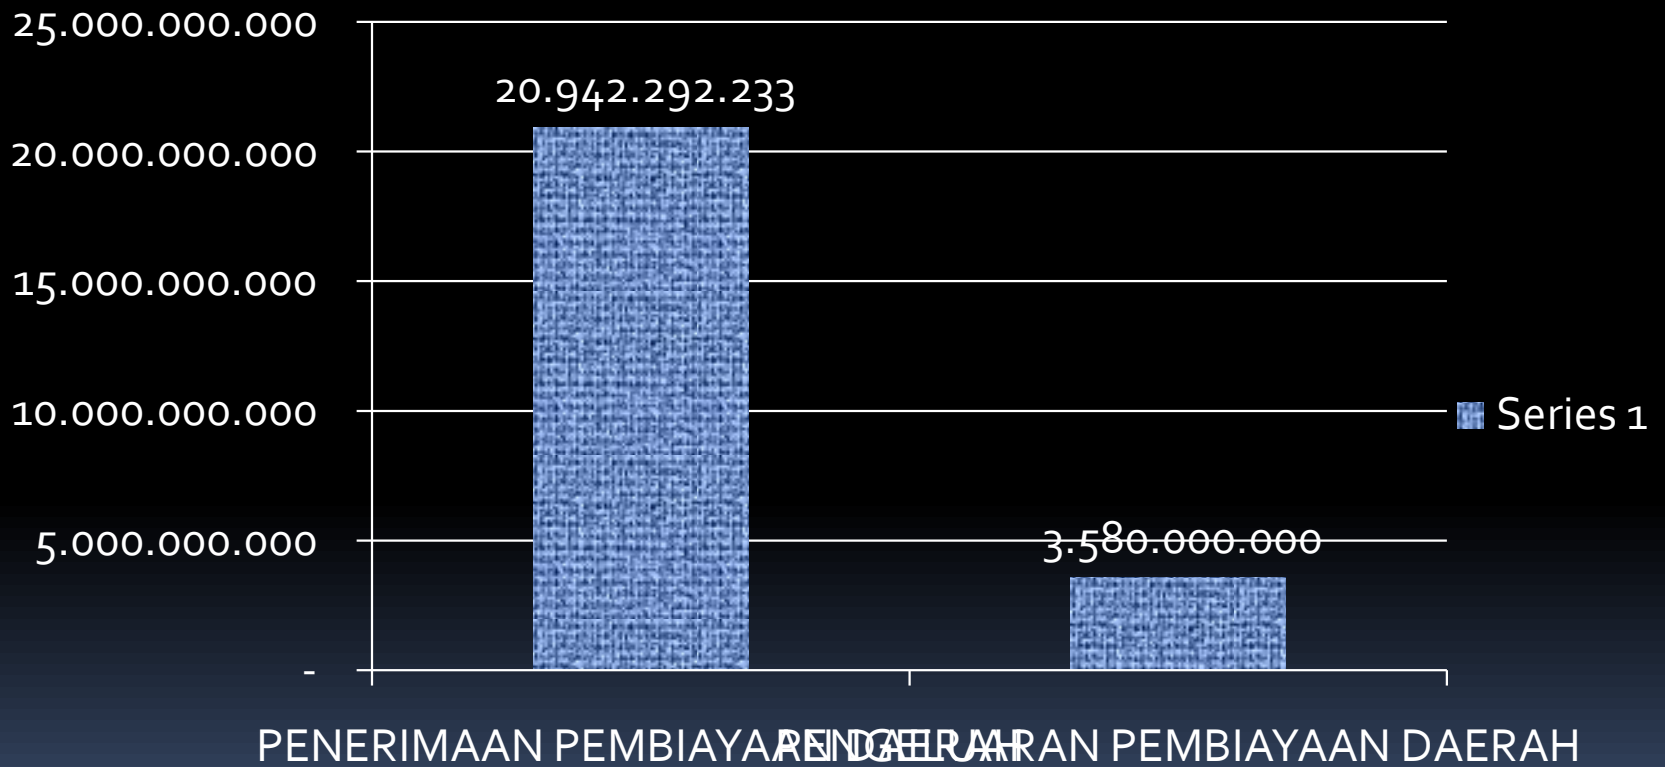

3. PEMBIAYAAN DAERAH

Series 1