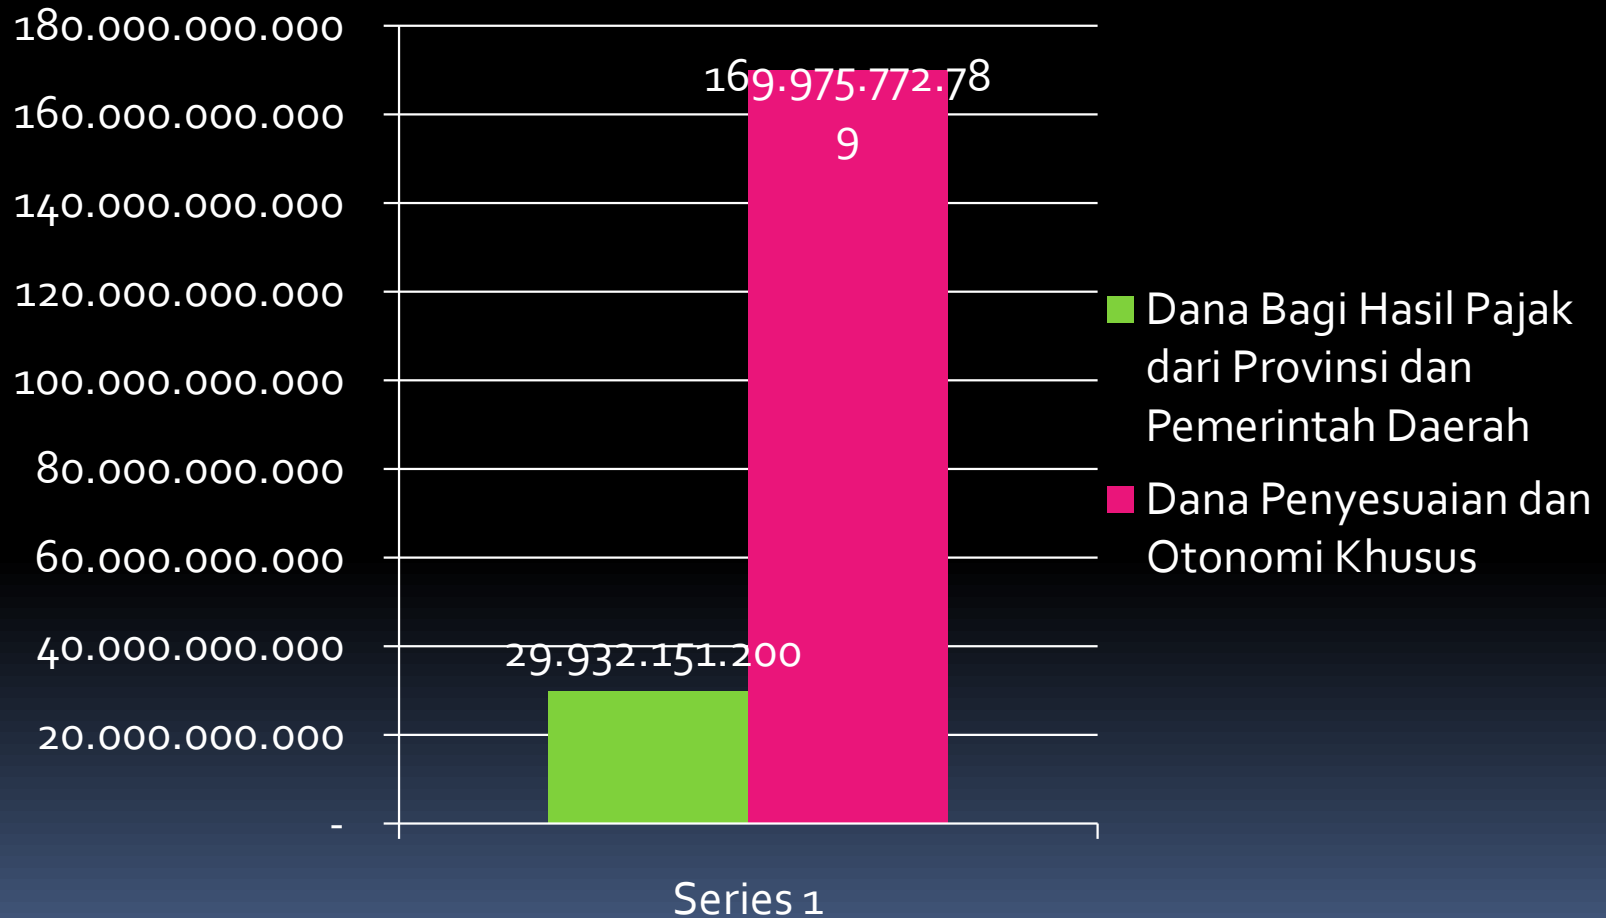

The logo of Kota Ambon is a shield-shaped emblem. It features a central blue shield with a white mountain range and a white banner across it. Above the shield is a yellow flag on a pole. The shield is surrounded by a green wreath. The entire emblem is set against a red background within a larger shield shape. The text 'KOTA AMBON' is written in white on a black banner above the central shield.

PEMERINTAH KOTA AMBON

RINGKASAN APBD TAHUN ANGGARAN 2015

1. PENDAPATAN

1.1 PENDAPATAN ASLI DAERAH

1.2 DANA PERIMBANGAN

1.3 LAIN-LAIN PENDAPATAN DAERAH YANG SAH

2. BELANJA

Series 1