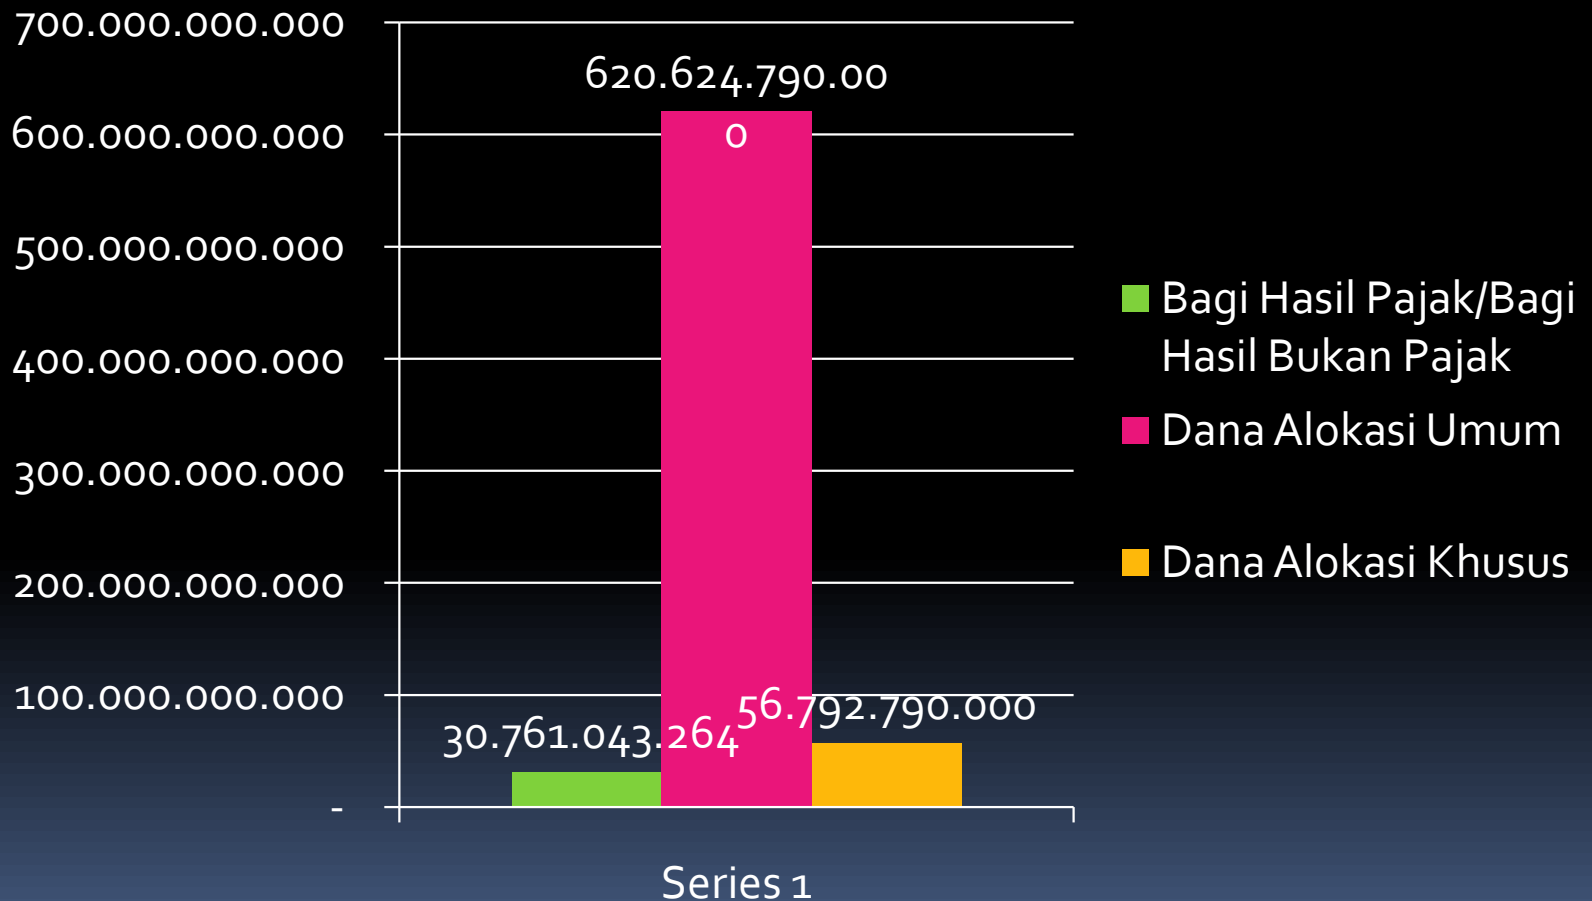

The logo of Kota Ambon is a shield-shaped emblem. It features a central blue shield with a white mountain range and a white banner across it. Above the shield is a yellow flag on a pole. The shield is surrounded by a green wreath. The entire emblem is set against a red background within a larger shield shape. The text 'KOTA AMBON' is written in white on a black banner above the central shield.

PEMERINTAH KOTA AMBON

RINGKASAN APBD TAHUN ANGGARAN 2015

1. PENDAPATAN

1.1 PENDAPATAN ASLI DAERAH

1.2 DANA PERIMBANGAN

1.3 LAIN-LAIN PENDAPATAN DAERAH YANG SAH

2. BELANJA

Series 1